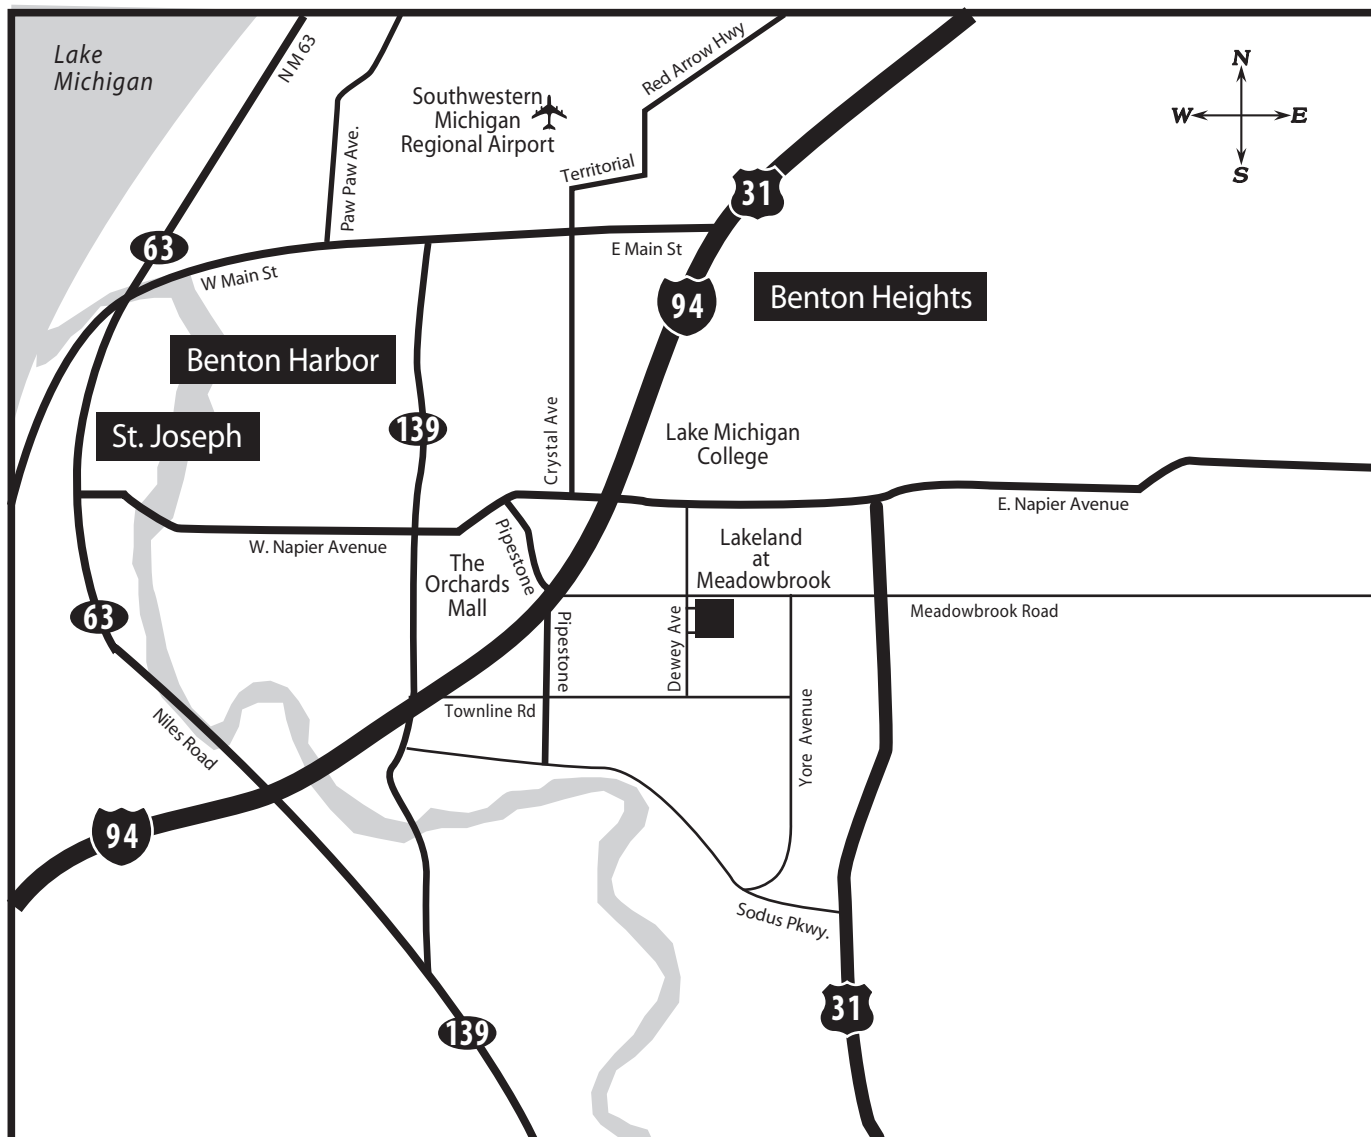

Directions to

Lakeland at Meadowbrook

2550 Meadowbrook Road, Benton Harbor, Michigan

From I-94:

- Travel on I-94 to Exit 29 (Pipestone Rd)
- Drive through intersection toward Meadowbrook Road (straight ahead)
- Stay on Meadowbrook Road
- Turn right at Dewey Avenue
- 2550 Meadowbrook Road is the first entrance on the left after the intersection

From the US 31 Bypass:

- Travel on US 31 to Sodus Parkway
- Turn right on Yore Road
- Turn left on Meadowbrook Drive
- Turn left at Dewey Avenue
- 2550 Meadowbrook Road is the first entrance on the left after the intersection